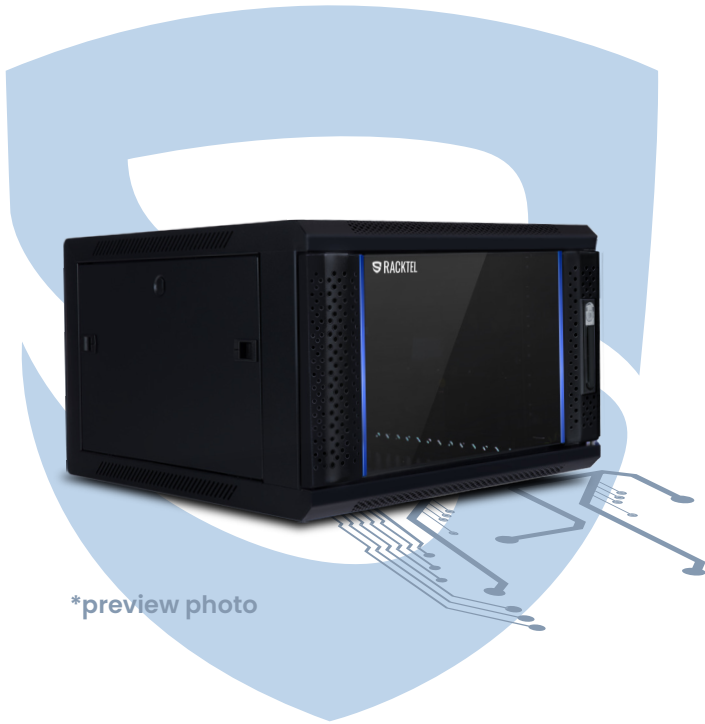

RACKTEL

Hanging cabinets

model: **RL-4506WR**

*preview photo

cabin size: 6U

cabin depth: 450 [mm]

better space utilisation

static load up to 60kg

ventilation holes on the front door

handle lock

RL-4506WR

 **to assemble**

dimension	600 x 370 x 450 [mm, +/-2]
size	6U
mass	16kg
static load	60kg
color	black

The RACK cabinet is made of thick powder-coated sheet metal, which ensures resistance to rust and paint abrasion and guarantees good appearance even after years of use. The front door is completed with durable, tempered glass. You can check the operating status of devices without opening the cabinet. There are ventilation holes in the ceiling to which fans can be attached. There is also a cap through which you can easily insert cables. The side latch walls have built-in plugs for lock installation.